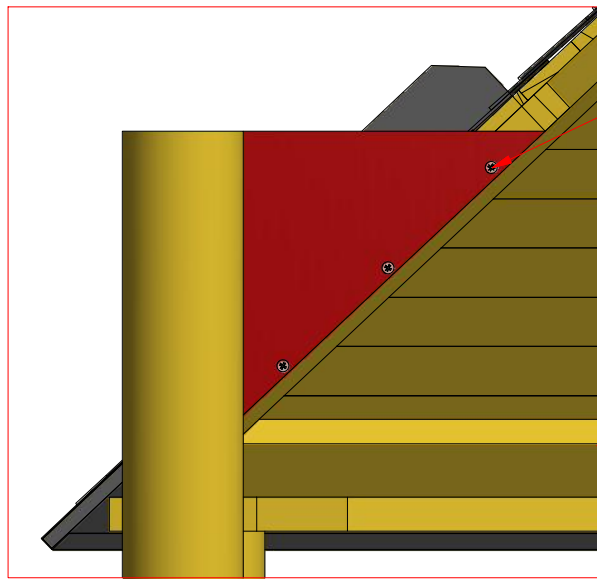

Open grill cabin 9.2 m²

Screws

1	S2	4x70	6 pcs