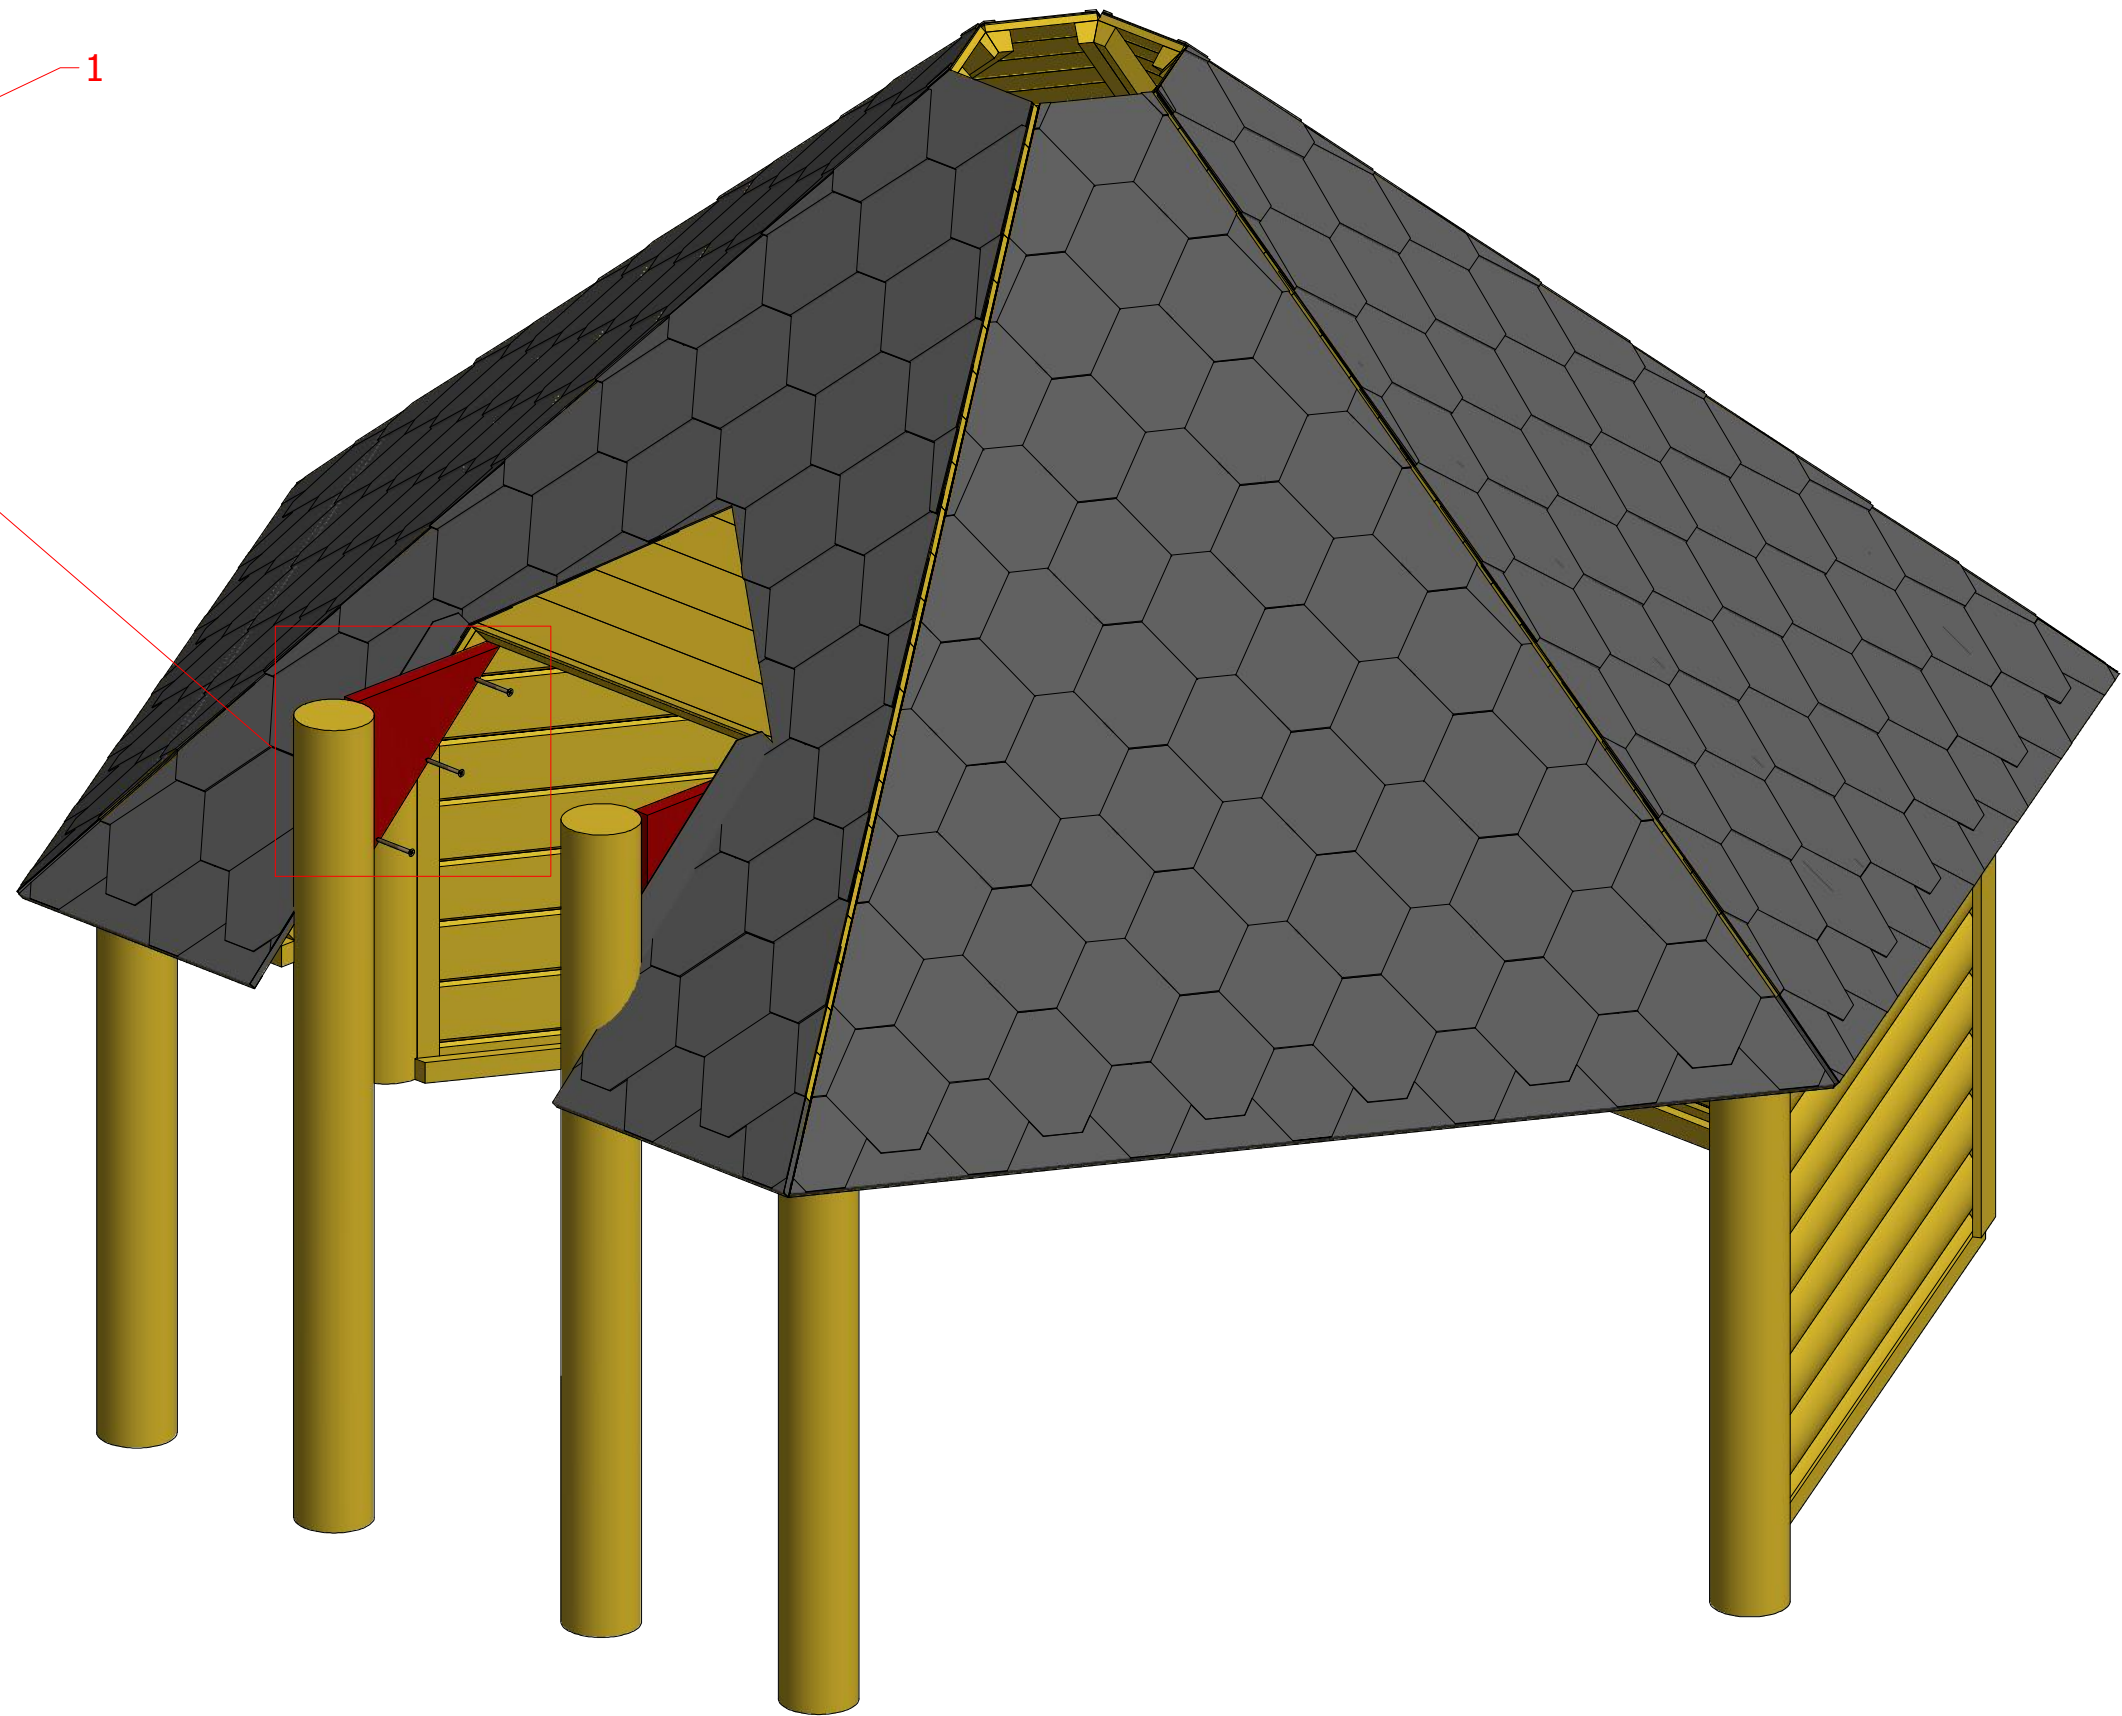

Open grill cabin 9.2 m²

Screws

1	S2	4x70	6 pcs