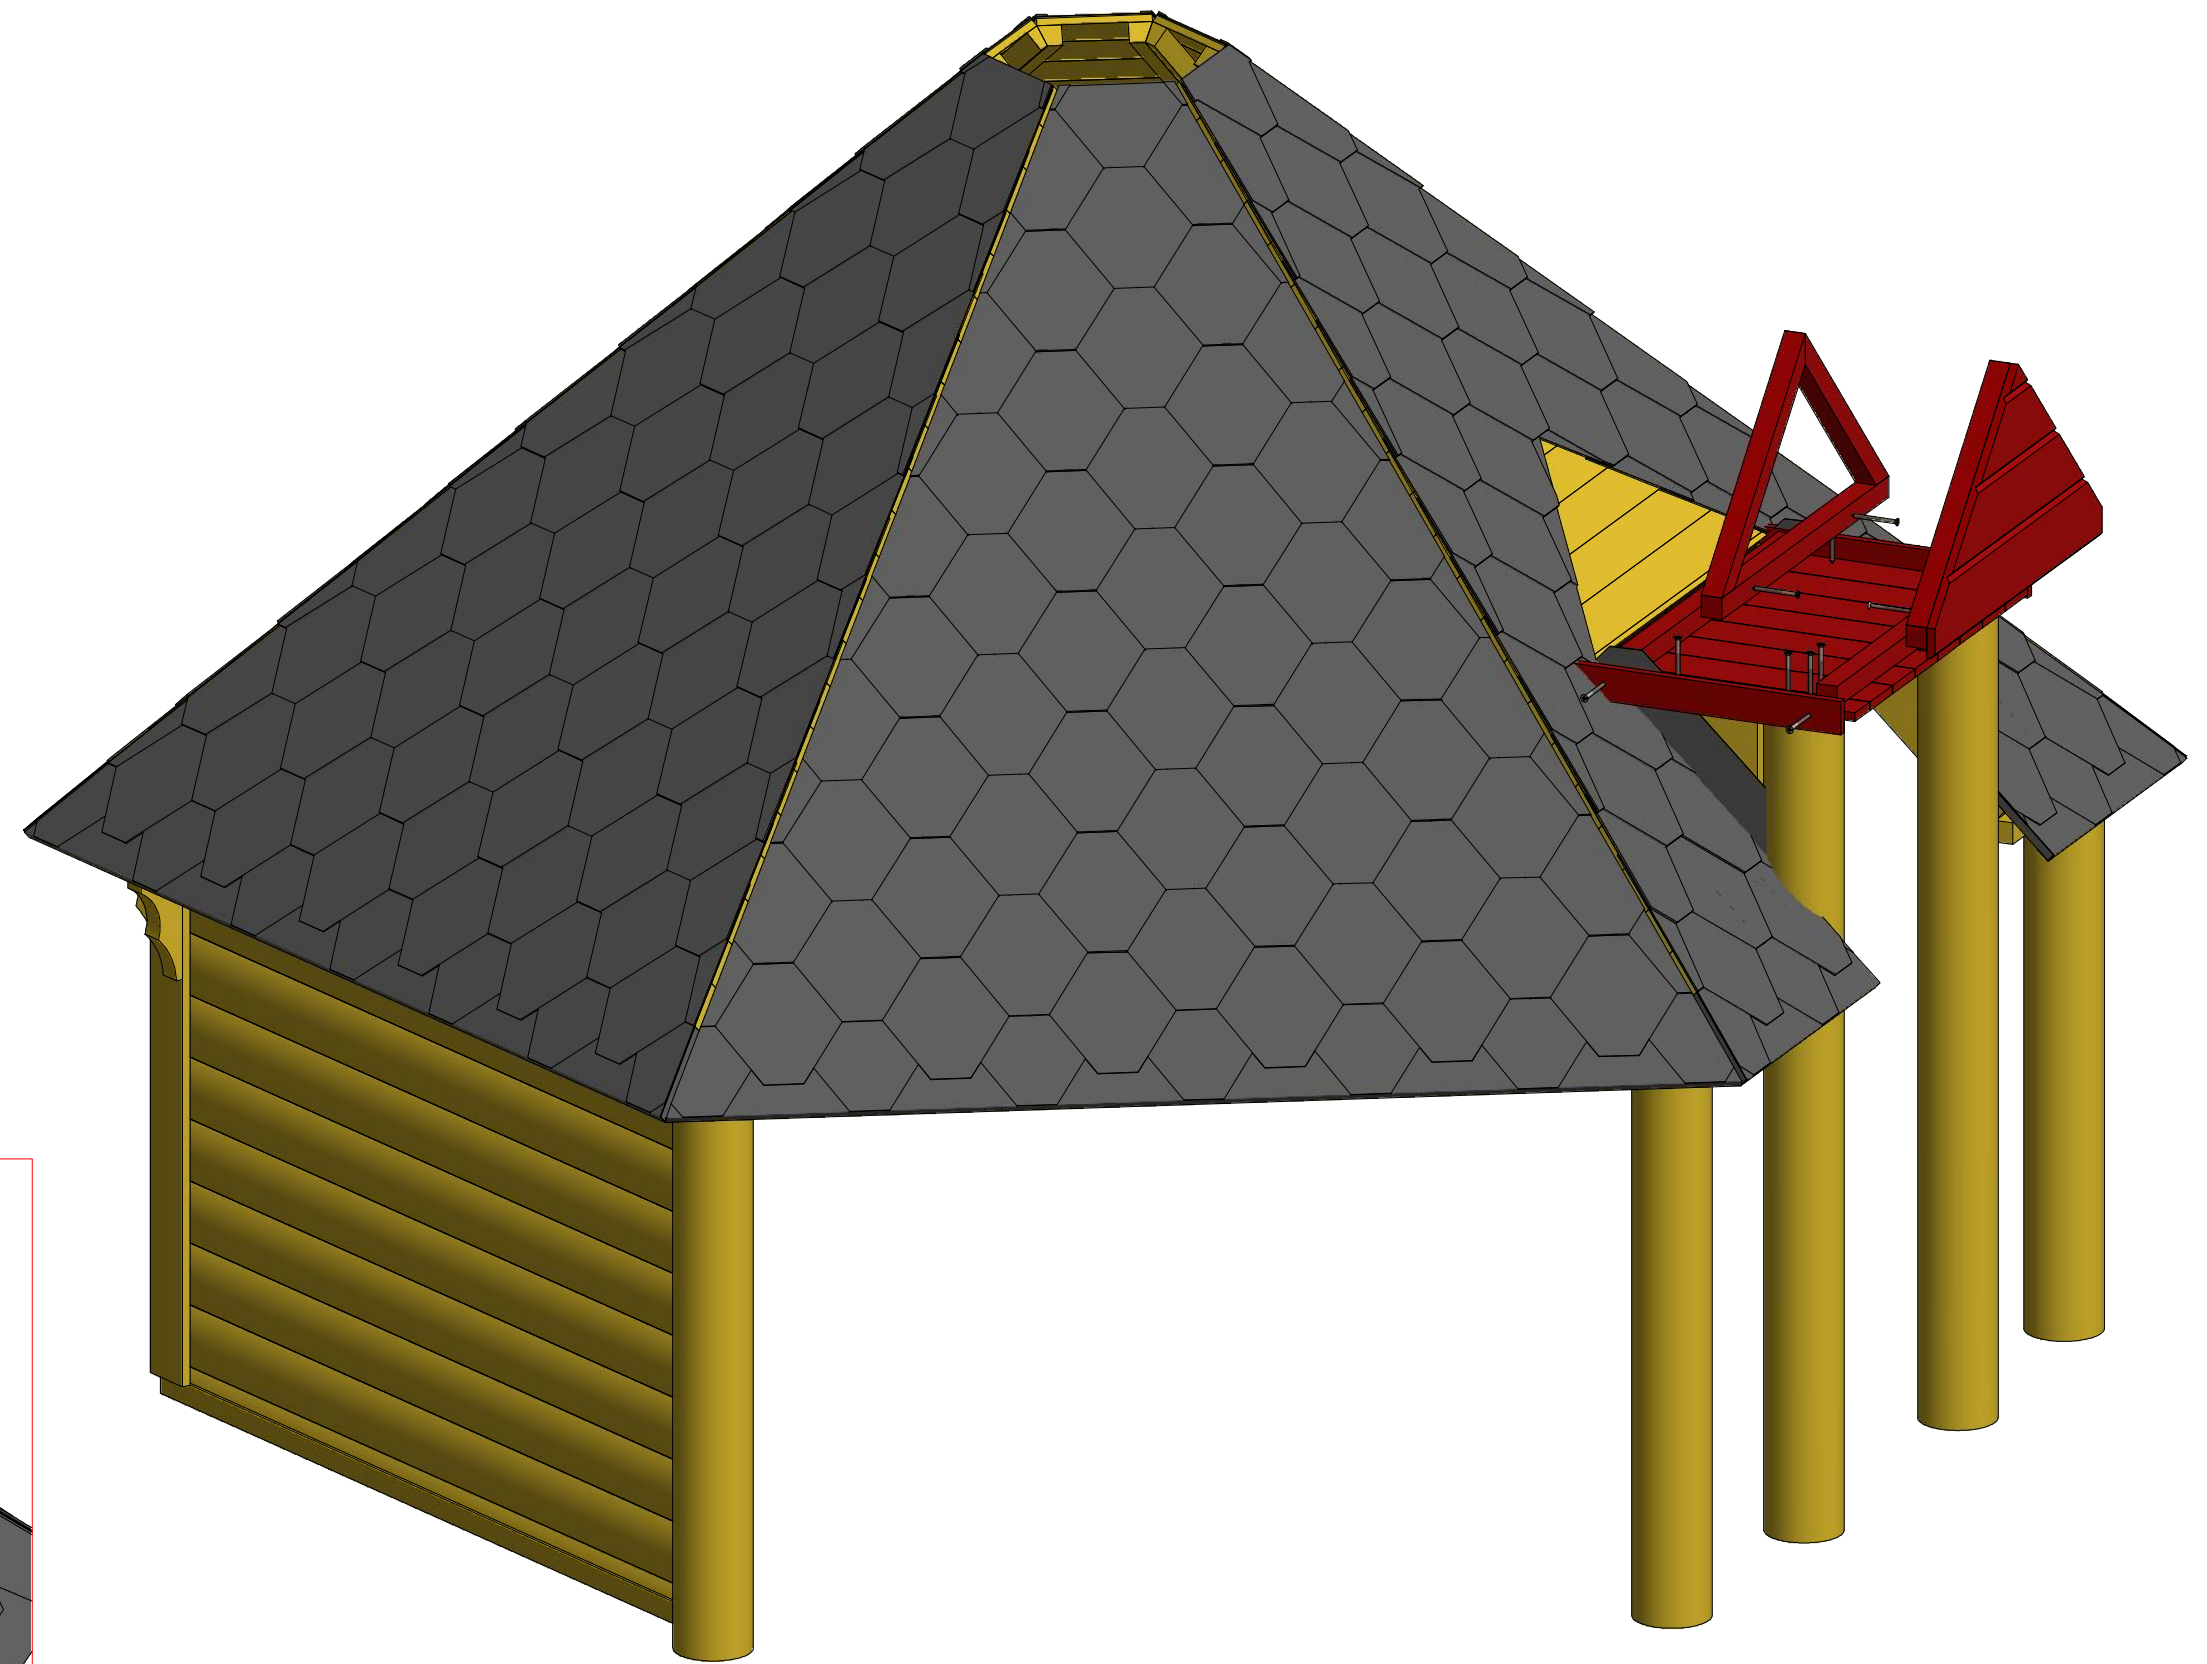

Open grill cabin 9.2 m²

Screws

1	S2	4x70	22 pcs