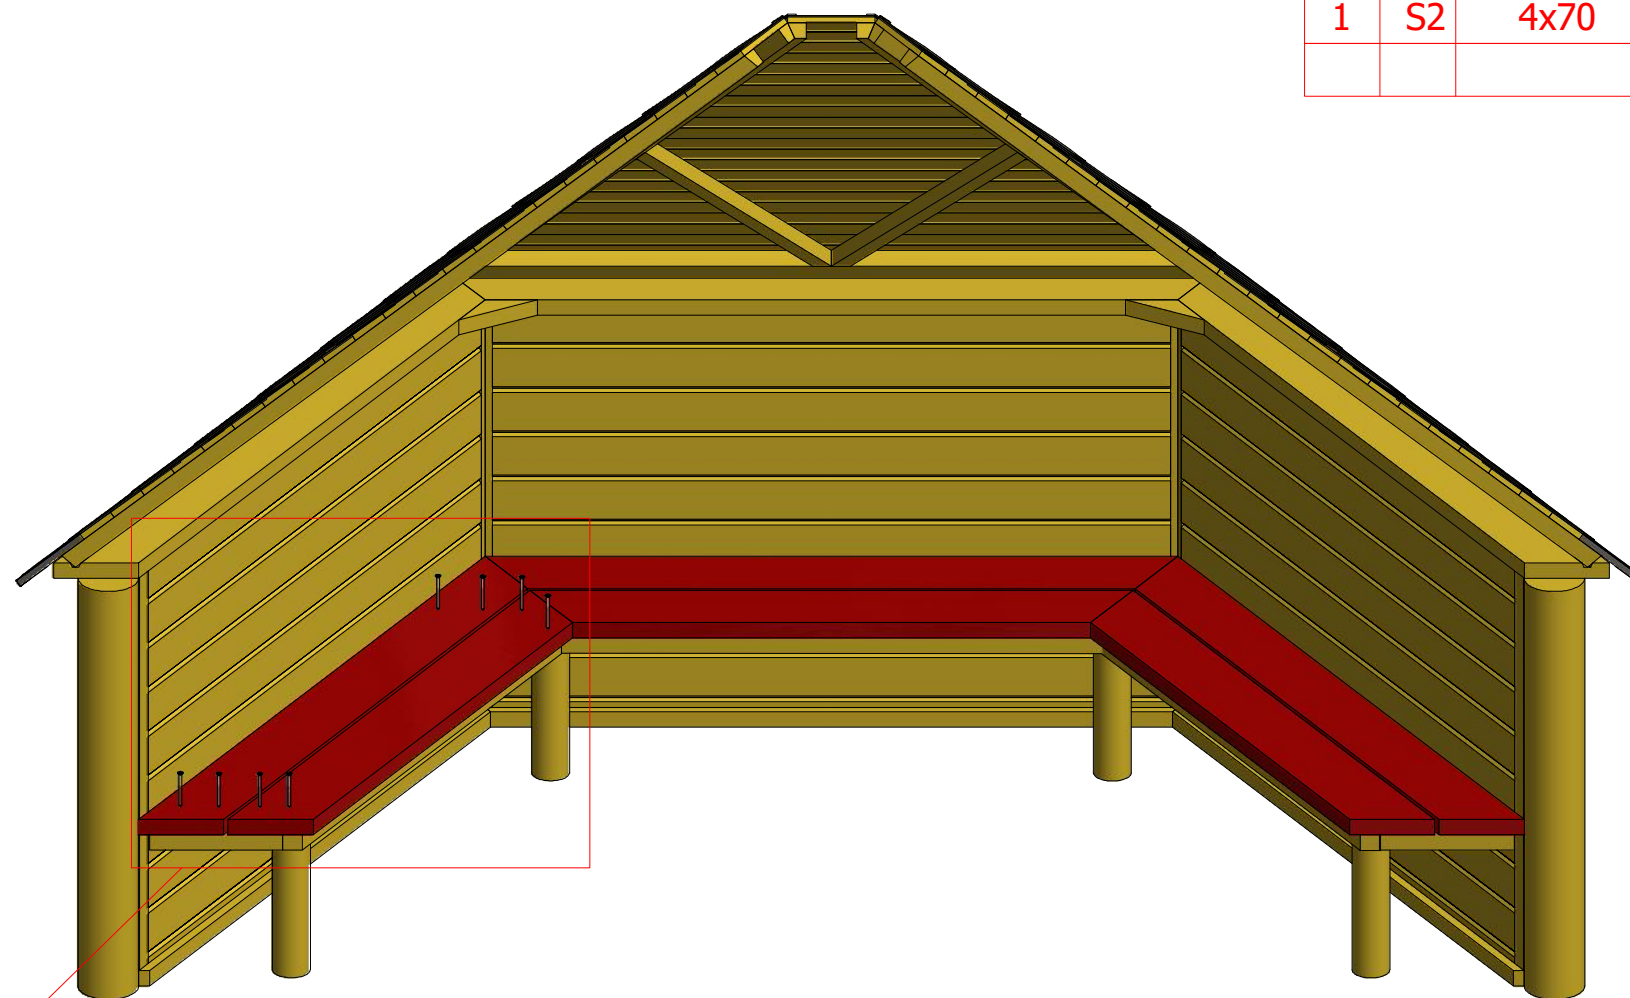

Open grill cabin 9.2 m²

Screws

1	S2	4x70	24 pcs