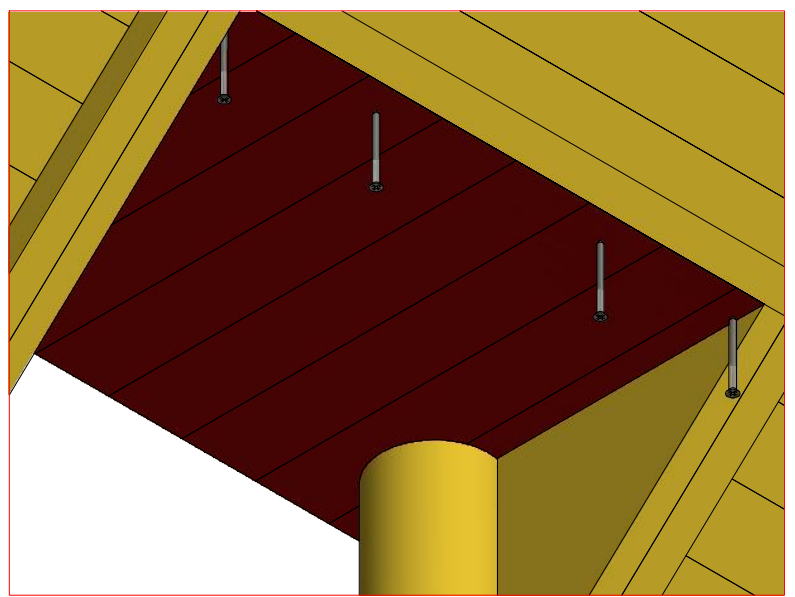

Open grill cabin 9.2 m²

Screws

1	S2	4x70	22 pcs