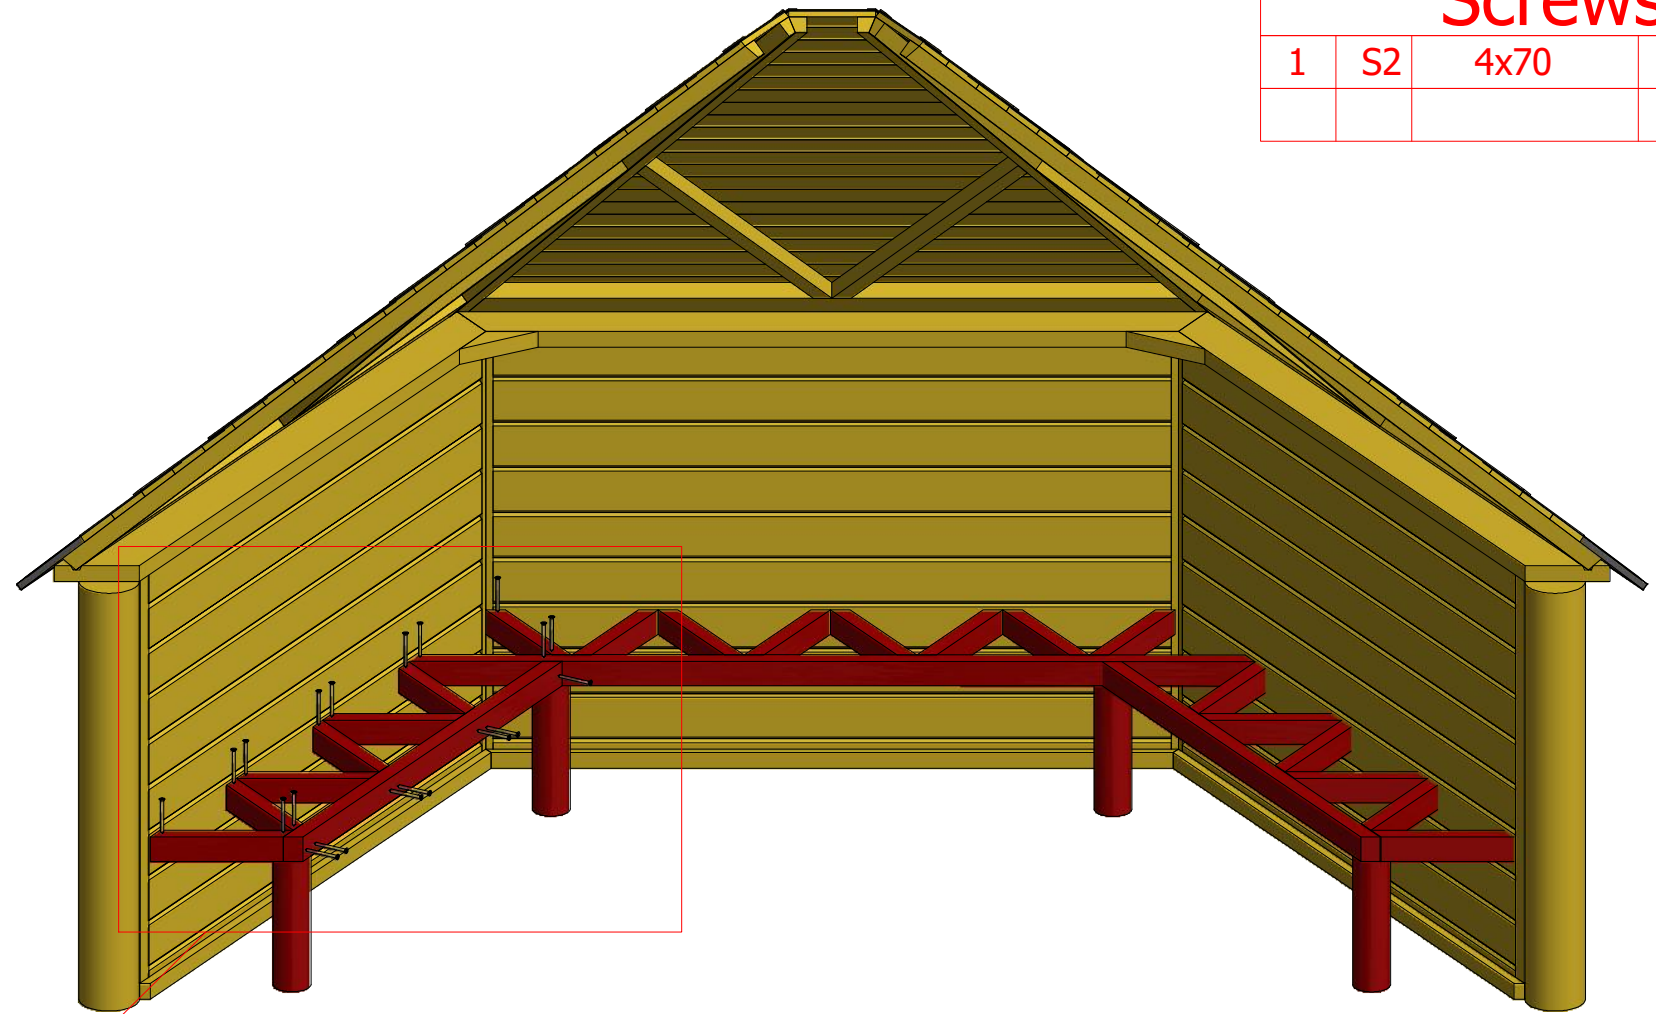

Open grill cabin 9.2 m²

Screws

1	S2	4x70	53 pcs