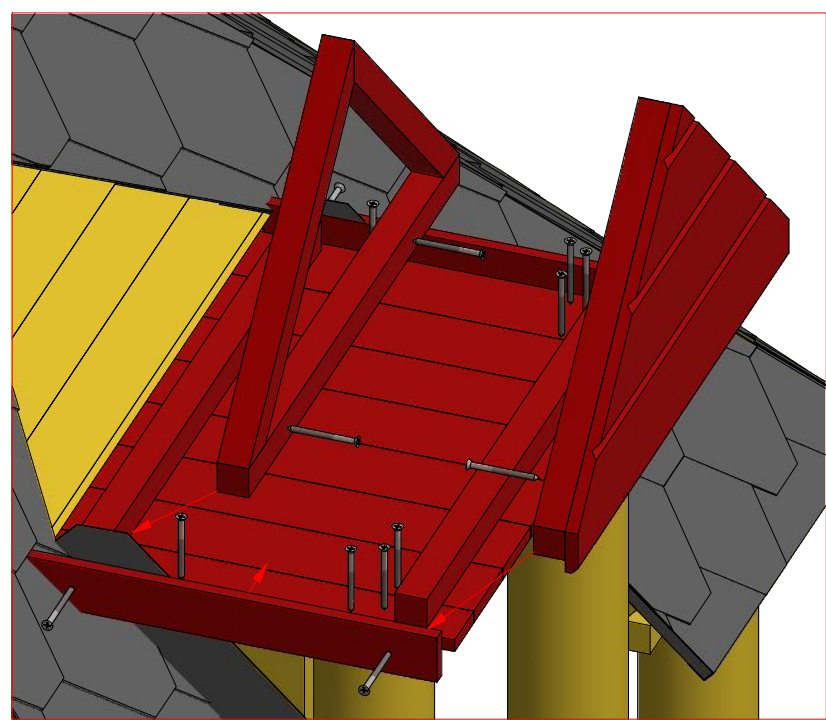

Open grill cabin 9.2 m²

Screws

1	S2	4x70	22 pcs