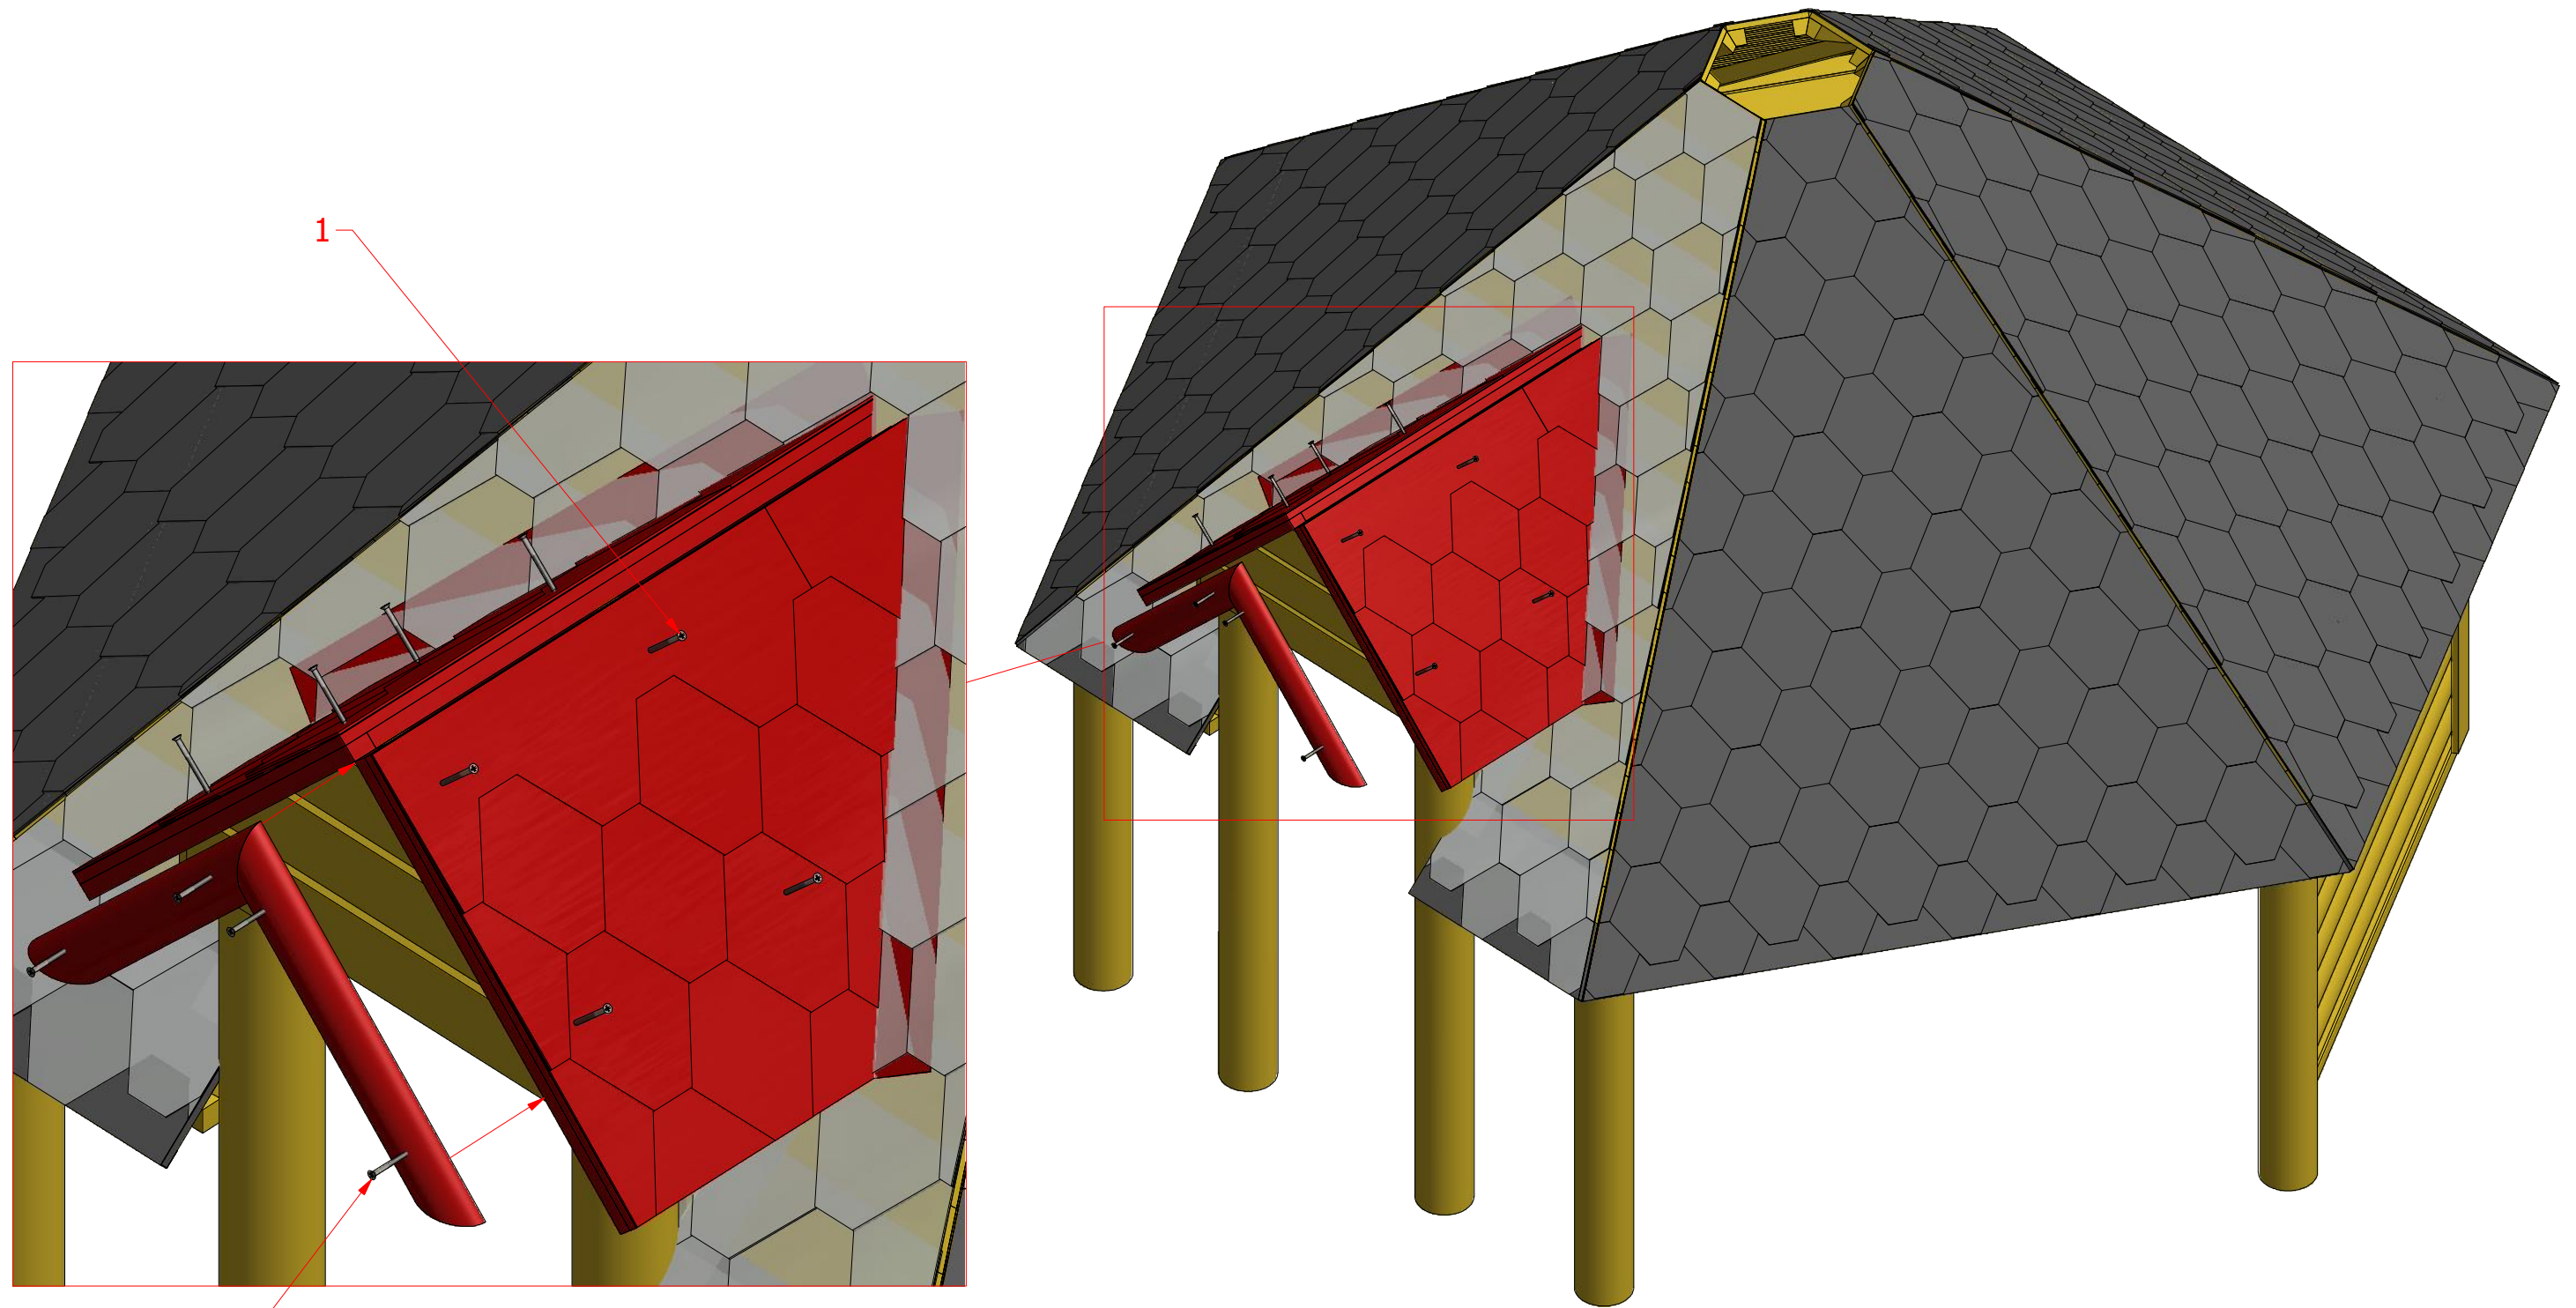

Open grill cabin 9.2 m²

Screws

1	S2	4x70	8 pcs
2	S3	3.5x45	4 pcs