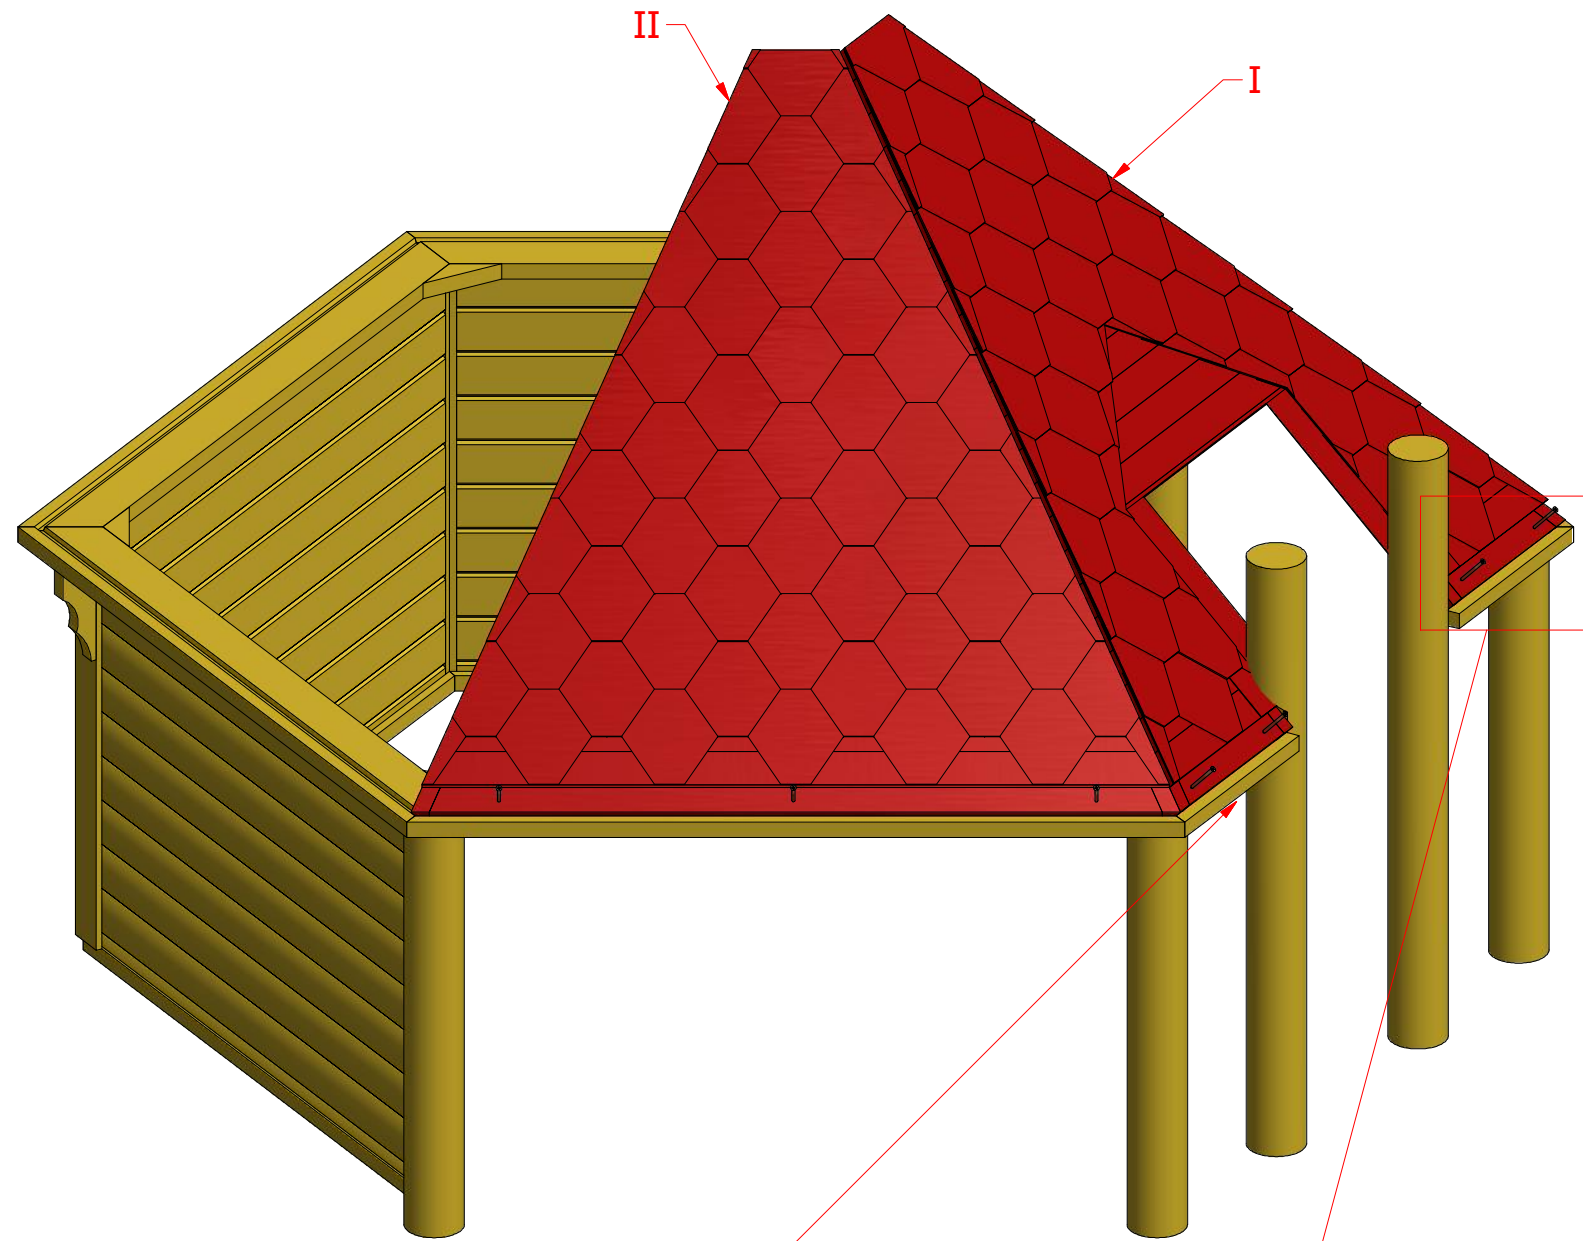

Open grill cabin 9.2 m²

Screws

1	S2	4x70	47 pcs

1