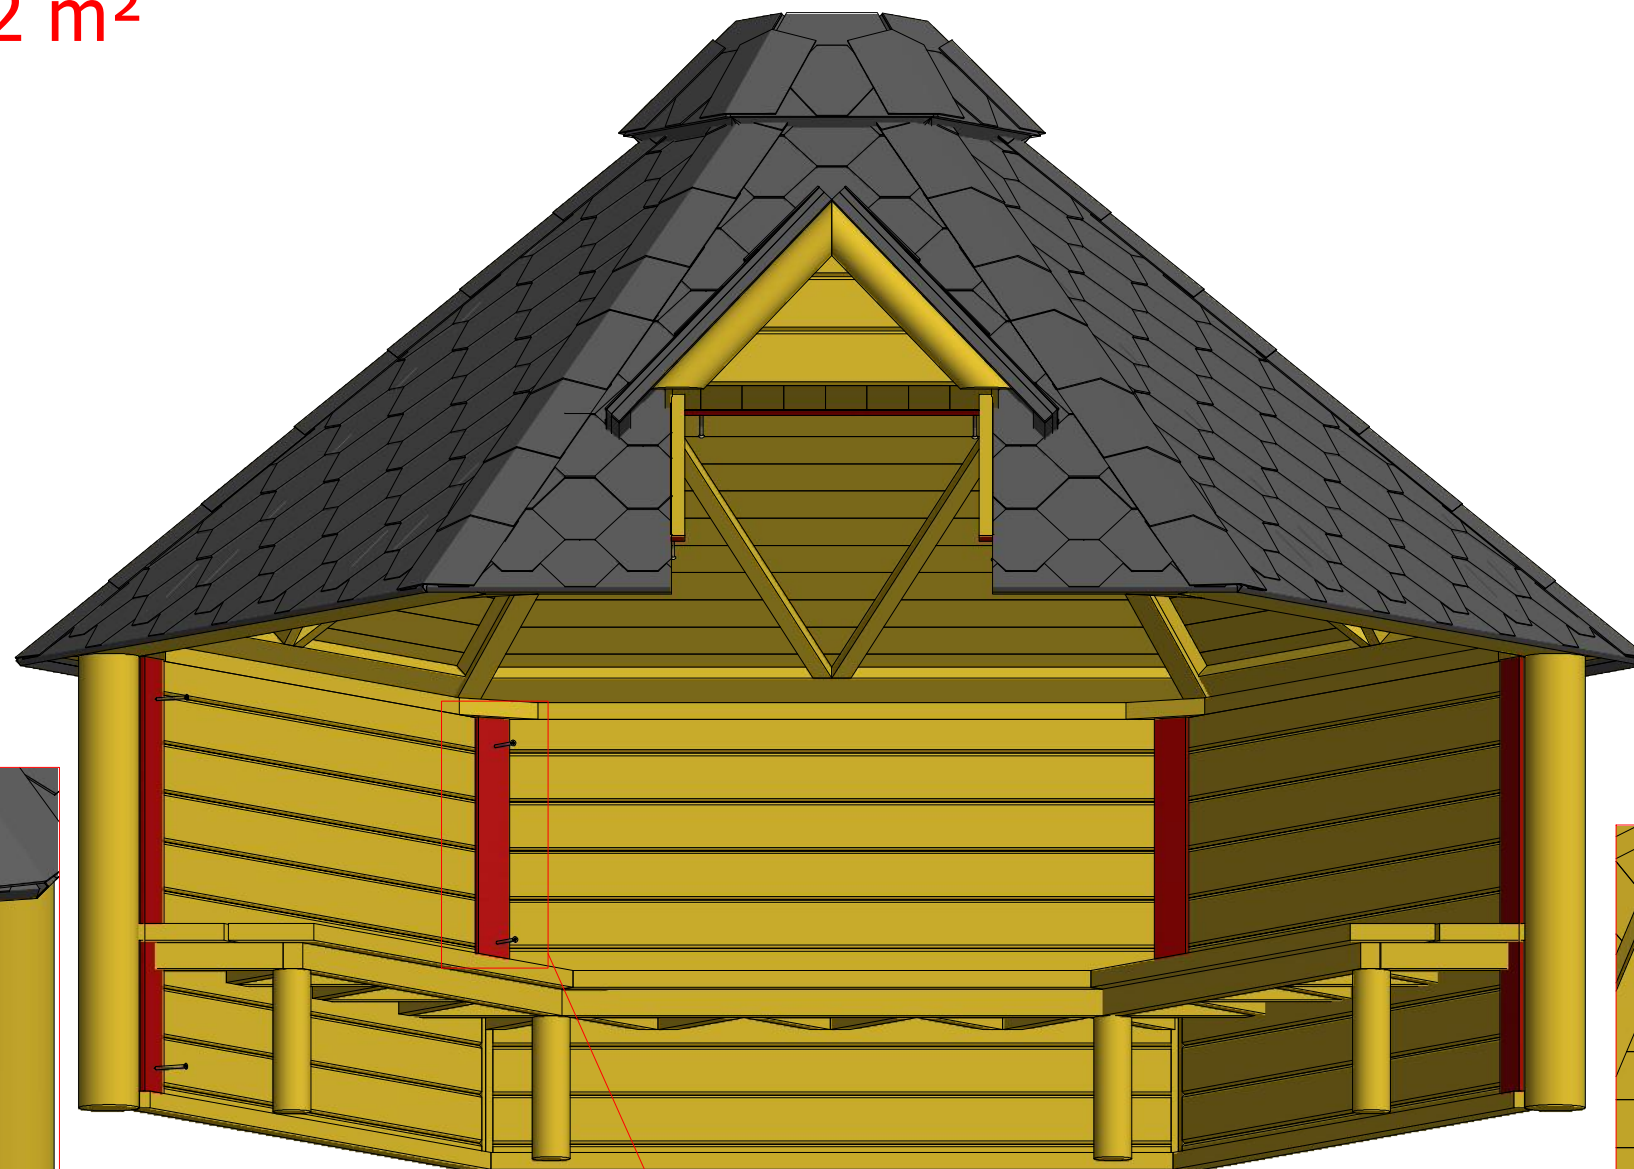

# Open grill cabin 9.2 m<sup>2</sup>

Screws			
1	S3	3.5x45	20 pcs