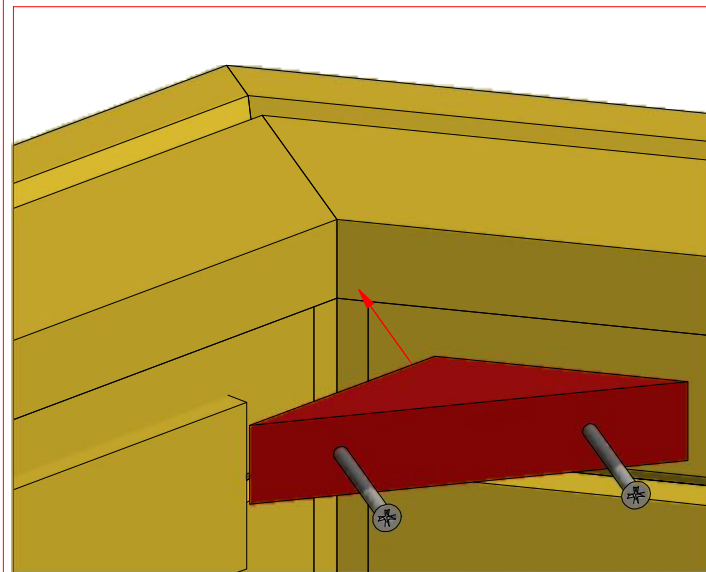

Open grill cabin 9.2 m²

Screws

1	S2	4x70	52 pcs