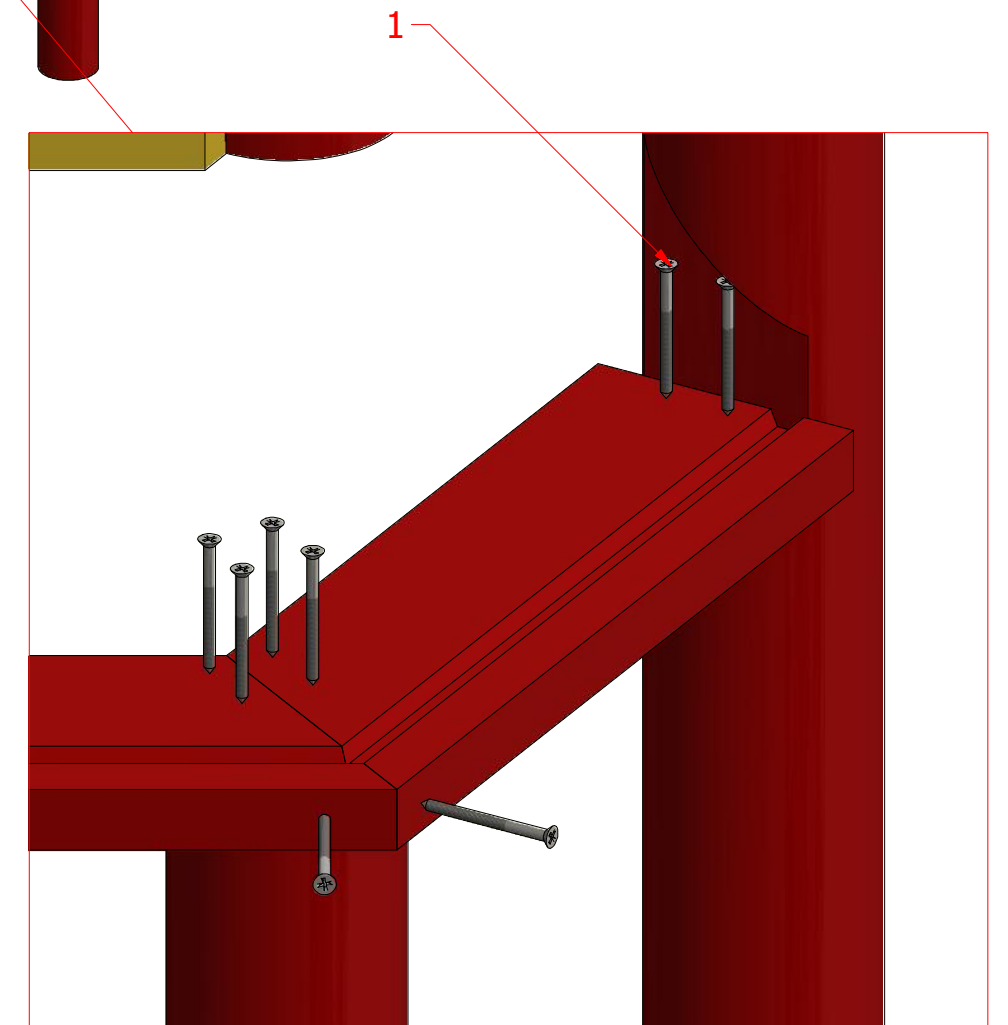

Open grill cabin 9.2 m²

Screws

1	S2	4x70	52 pcs