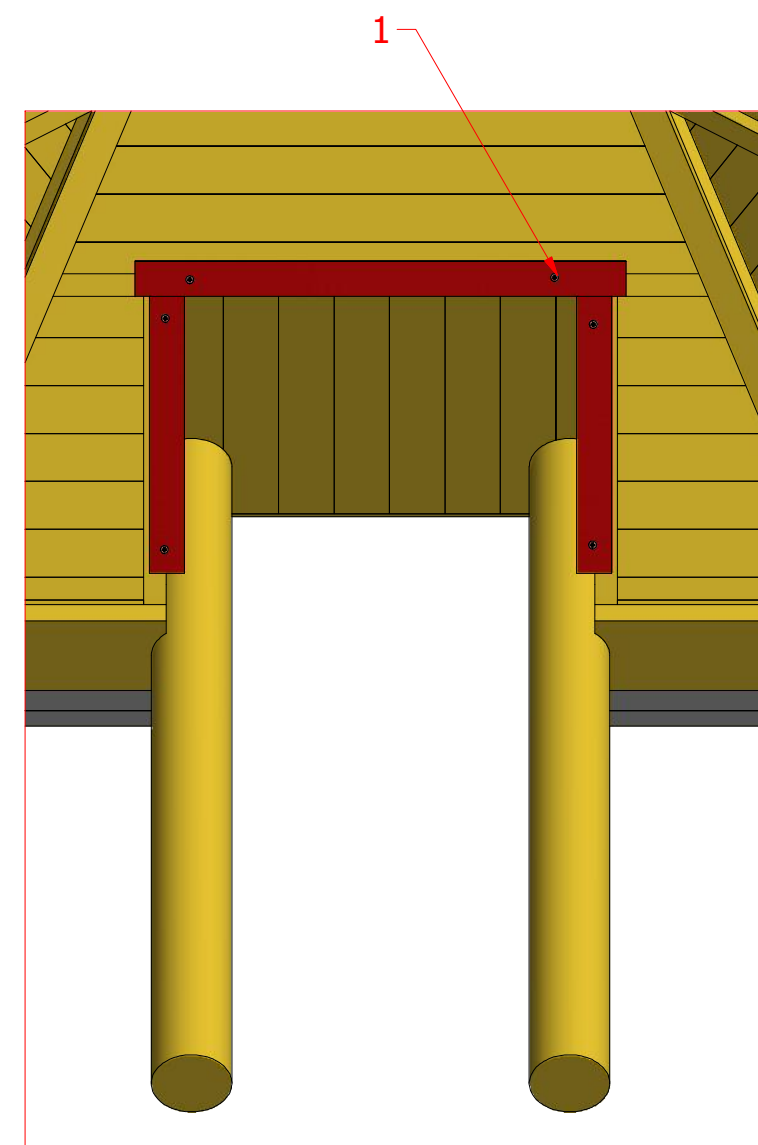

# Open grill cabin 9.2 m<sup>2</sup>

Screws			
1	S3	3.5x45	20 pcs