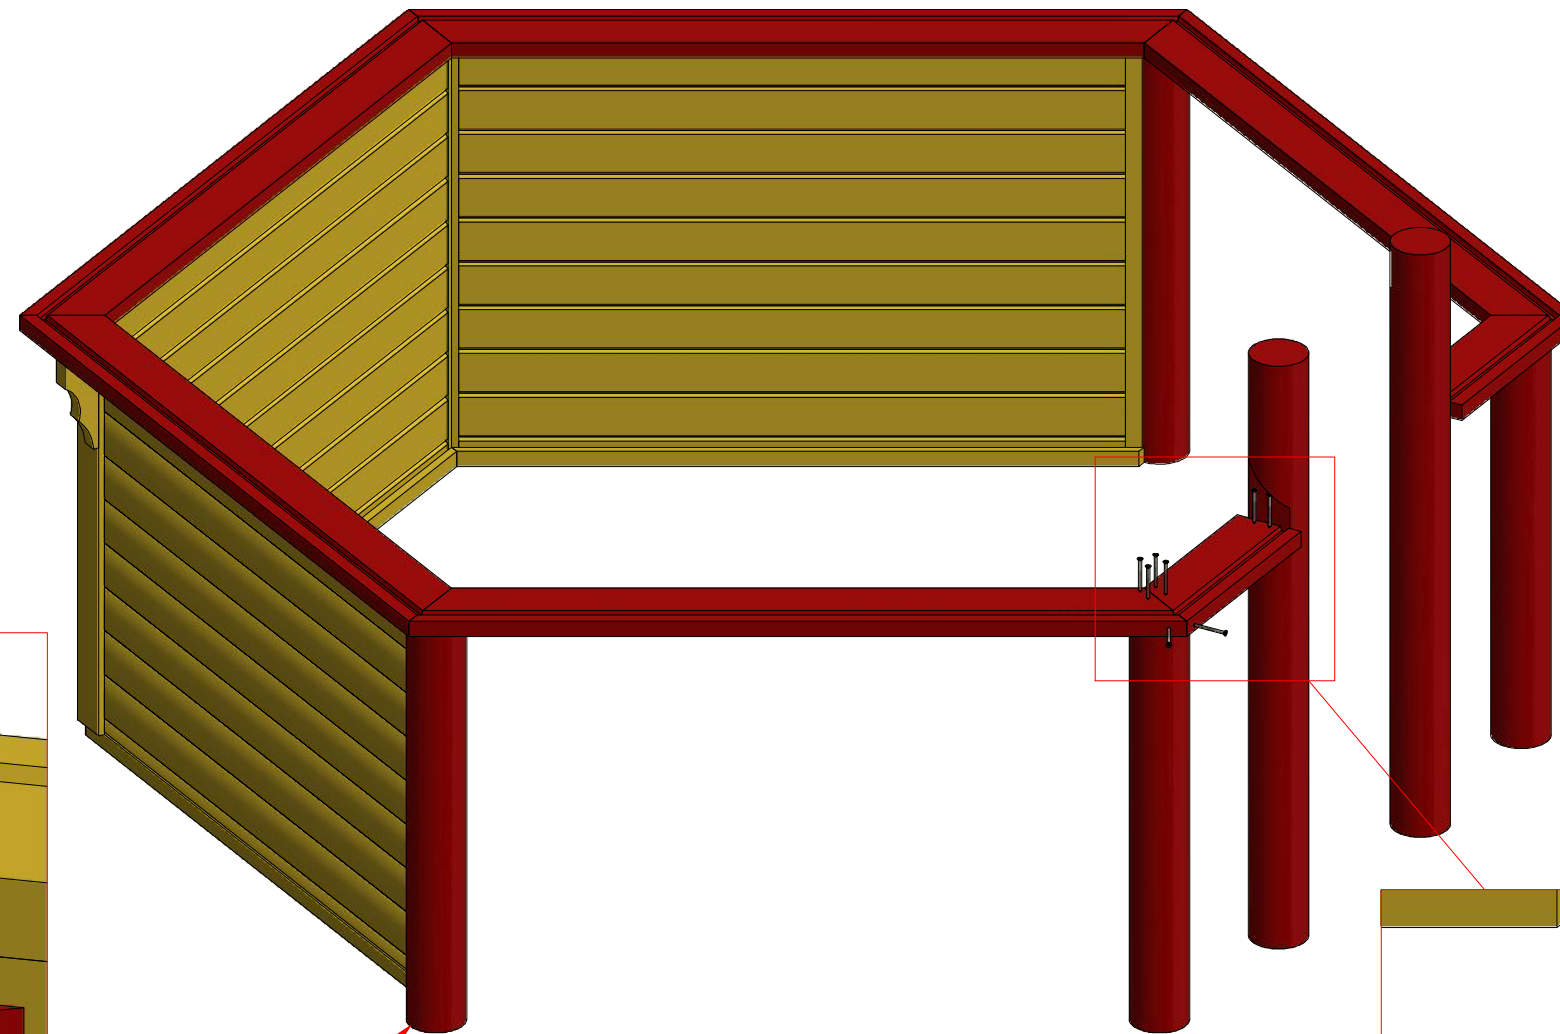

Open grill cabin 9.2 m²

Screws

1	S2	4x70	52 pcs