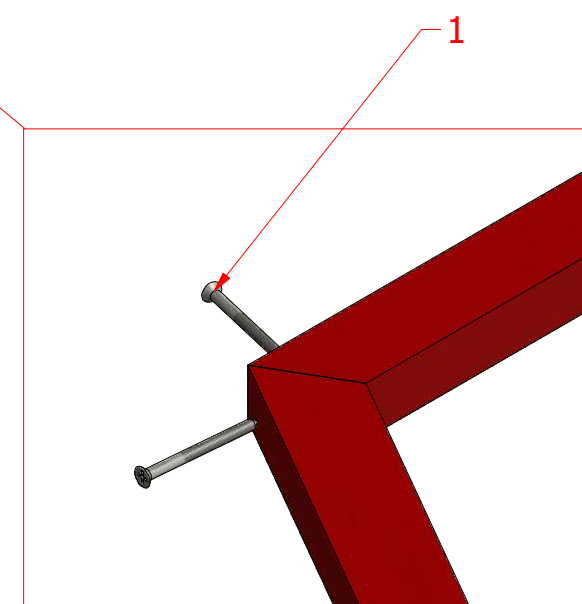

Open grill cabin 9.2 m²

Screws

1	S1	5x100	4 pcs

1